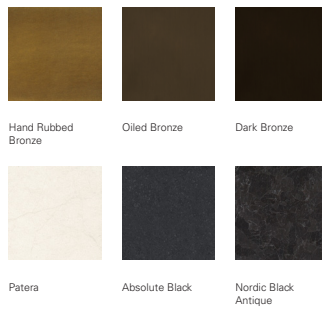

#### Metal and Stone Finish Options:

**Shown in:** Hand Rubbed Bronze frame with Patera Limestone top  
Tear sheet specifications are subject to change. Please confirm details of this tear sheet with your local sales associate.