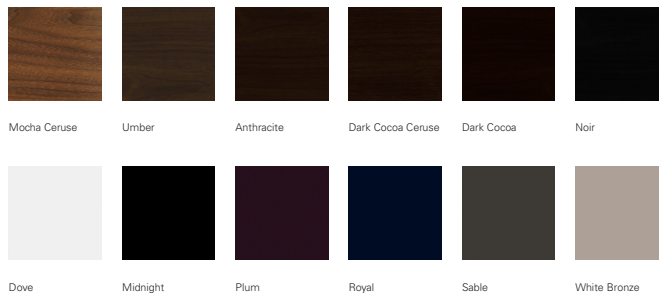

CHAI
MING
STUDIOS

Scofflaw Credenza

Credenza (Size 1)

96" W x 19.5" D x 24" H

Credenza (Size 2)

114 W x 19.5" D x 24" H

Wood and Laquer Finish Options:

Shown in: Umber Walnut frame with Midnight Lacquer top and drawers
Tear sheet specifications are subject to change. Please confirm details of this tear sheet with your local sales associate.