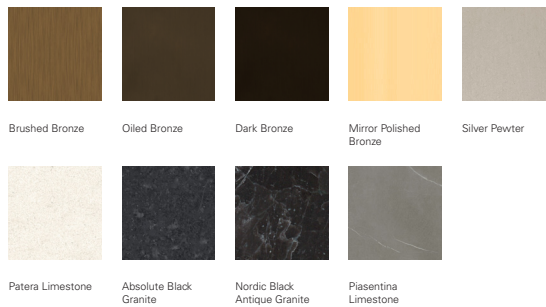

CHAI
MING
STUDIOS

Paris Side Table

Side Table
25" W x 15" D x 24" H

Metal and Stone Finish Options:

Shown in: Silver Pewter frame with Starfire Glass top and Piasentina shelf

Tear sheet specifications are subject to change. Please confirm details of this tear sheet with your local sales associate.