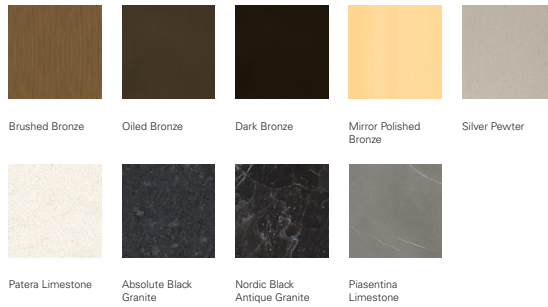

### Metal and Stone Finish Options:

**Shown in:** Silver Pewter frame with Starfire Glass top and Piasentina shelf

Tear sheet specifications are subject to change. Please confirm details of this tear sheet with your local sales associate.