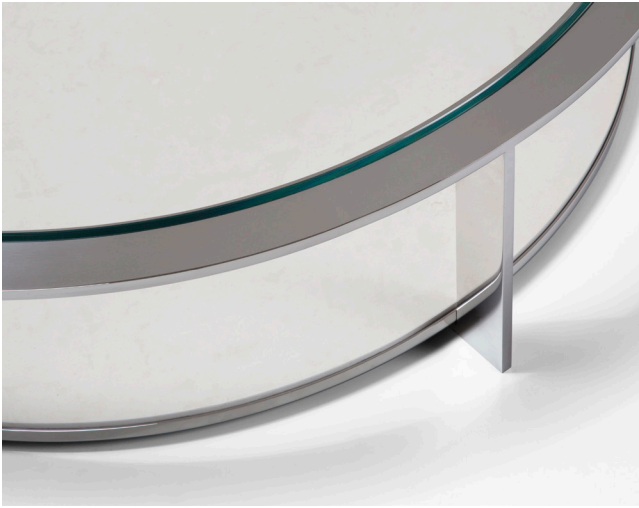

CHAI
MING
STUDIOS

Ion Cocktail Table

Cocktail Table (Size 1)

48" Dia x 12.75" H

Cocktail Table (Size 2)

60" Dia x 12.75" H

Metal and Stone Finish Options:

Brushed Bronze

Oiled Bronze

Dark Bronze

Polished Stainless

Satin Stainless

Patera

Absolute Black

Nordic Black
Antique

Shown in: Polished Stainless frame with Starfire Glass top and Patera Limestone shelf
Tear sheet specifications are subject to change. Please confirm details of this tear sheet with your local sales associate.