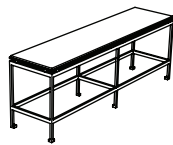

CHAI
MING
STUDIOS

Glissade Console

Console (Size 1)

108" W x 18" D x 32" H

Console (Size 2)

78" W x 18" D x 32" H

Metal and Stone Finish Options:

Brushed Bronze

Oiled Bronze

Dark Bronze

Polished Stainless

Satin Stainless

Patera

Absolute Black

Nordic Black
Antique

Shown in: Brushed Bronze frame with Patera Limestone top
Tear sheet specifications are subject to change. Please confirm details of this tear sheet with your local sales associate.